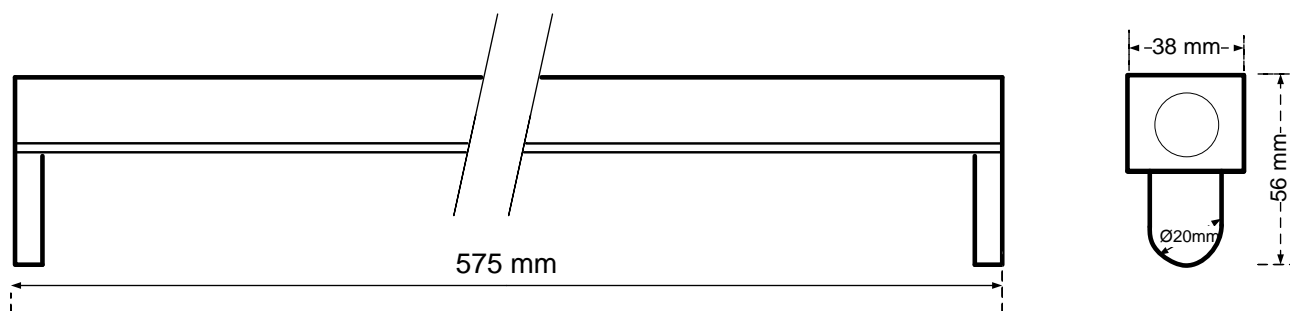

805-121

General Information

Order Code	805-121
Product Description	CYFELCO B T5 1X24W DIM
Application	Offices, shops, educational and public centres, etc.
Installation	Ceiling Surface Mounted Luminaire
Luminaire type	Slim Line Batten for T5 Lamps
Light Source	T5 Fluorescent Tube
Number of light sources	1 pc (not included)
Gear	Vossloh-Schwabe Dimmable Electronic Ballast (HF)
Dimming	Dimmable
Standards	2014/30/EU Electromagnetic Compatibility Directive 2014/35/EU Low Voltage Directive
CE mark	Yes
Warranty	X years

Electrical Data

Lamp Power	24 W
Input voltage	220-240 V
Input Frequency	50-60 Hz
Protection class	Class I

Mechanical Characteristics

Housing Material	Sheet steel 0,5mm
Surface Finish	White powder coating (RAL 9003)
Ingress protection code	IP 20 [Finger-protected]
Mechanical impact protection code	IK03
Dimensions LxWxH	575x38x56mm

Logistics

Packing	1 pc per resistant carton
Net weight	xx kg
Gross weight	xx kg
Volume	Xx m ³

Dimensional Drawing

ELMASCO INDUSTRIES S.A.

Head Office : 44 K. Palama, 14343 N. Chalkidona, Athens, Greece

Production Plant : Ag. Adrianos, 21100 Nafplio, Greece